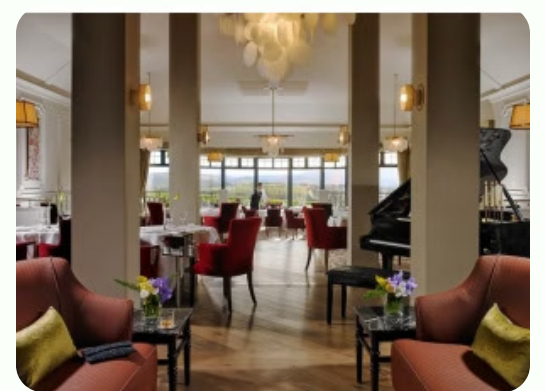

Tailored Conference Dining

In Designing our conference dining options, our primary aim is to satisfy all culinary tastes within a specified budget.

Fern Grill Restaurant offers excellent cuisine with the emphasis on fresh seafood and the local finest ingredients under the guidance of Head Chef Seamus Commons.