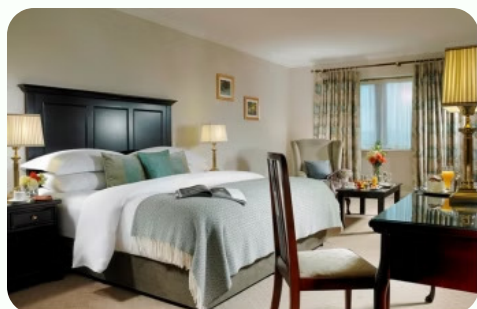

Additional Meeting Rooms

Knockranny House Hotel offers a variety of other meeting rooms, including the **O'Raiifteiri Suite**, the **Thackeray Suite** and the **Cocktail Lounge**. Each room is equipped with modern amenities and can be configured to suit your specific needs.

The O'Raiifteiri Suite

The Thackeray Suite

The Cocktail Lounge

KNOCKRANNY HOUSE HOTEL & SPA
Luxury Serenity Elegance

A Range of Accommodation Options

This family owned and operated hotel, has 97 rooms. From our spacious standard rooms to our luxurious Grand Deluxe rooms. Our 13 suites includes the magnificent Presidential and Penthouse Suites and a number of spacious Master and Courtyard Suites.